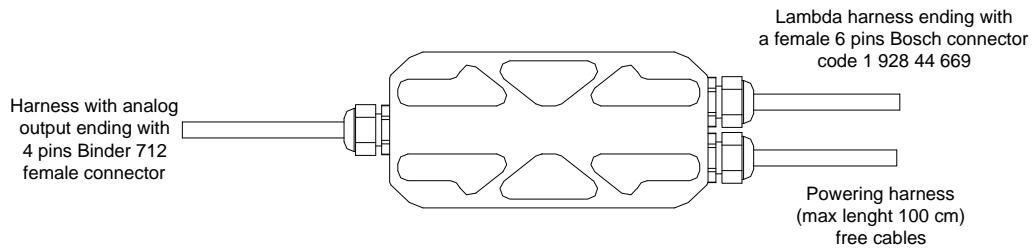

LCU-ONE ANALOG PINOUT

4 pins Binder 712 female connector front view

6 pins Bosch female connector code 1 928 404 669 contact insertion view

4 pins Binder 712 female connector pinout	
1	Lambda out
2	GND
3	RS232RX PC
4	RS232TX PC

6 pins Bosch female connector pinout code 1 928 404 669	
1	IP+
2	IP-/VS
3	H-
4	H+
5	Rcal
6	VS+

Powering harness pinout (free cables)	
Cable colour	Function
Red	VBattery
Black	GND
Black	GND