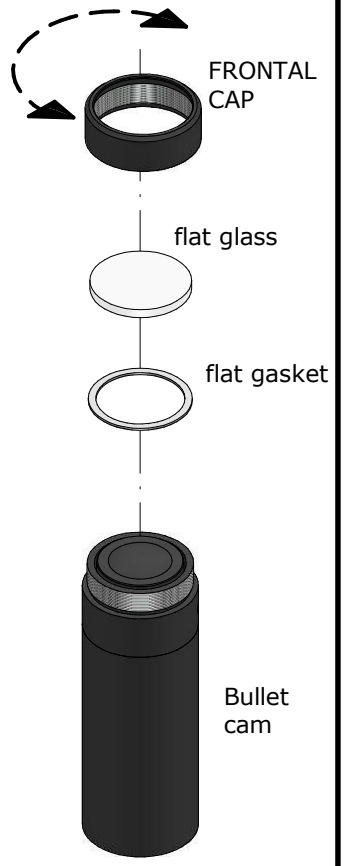

**HD Bullet cam with 120° lens  
glass replacement details  
- KIT code X96KVBGPHD -**

**HD Bullet cam with 60°/67° lens  
glass replacement details  
- KIT code X96KVBGPHD6 -**

**HD Bullet cam with 84° lens  
glass replacement details  
- KIT code X96KVBGPHD84 -**

Titolo / Title **HD Bullet cam with 60° or 67° or 84° or 120° lens  
Glass replacement details**  
N. disegno / Drawing N. \_\_\_\_\_ Rev. / Rev. \_\_\_\_\_ Foglio / Sheet \_\_\_\_\_

Titolo / Title **HD Bullet cam with 60° or 67° or 84° or 120° lens  
Glass replacement details**  
N. disegno / Drawing N. \_\_\_\_\_ Rev. / Rev. \_\_\_\_\_ Foglio / Sheet \_\_\_\_\_