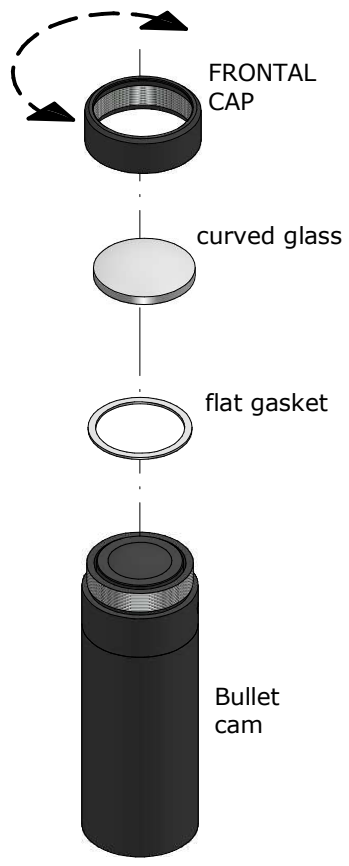

**HD Bullet cam with 120° lens  
glass replacement details  
- KIT code X96KVBGPHD -**

**HD Bullet cam with 60°/67° lens  
glass replacement details  
- KIT code X96KVBGPHD6 -**

**HD Bullet cam with 84° lens  
glass replacement details  
- KIT code X96KVBGPHD84 -**

Titolo / Title **HD Bullet cam with 60° or 67° or 84° or 120° lens  
Glass replacement details**  
N. disegno / Drawing N. \_\_\_\_\_ Rev. / Rev. \_\_\_\_\_ Foglio / Sheet \_\_\_\_\_

Titolo / Title **HD Bullet cam with 60° or 67° or 84° or 120° lens  
Glass replacement details**  
N. disegno / Drawing N. \_\_\_\_\_ Rev. / Rev. \_\_\_\_\_ Foglio / Sheet \_\_\_\_\_