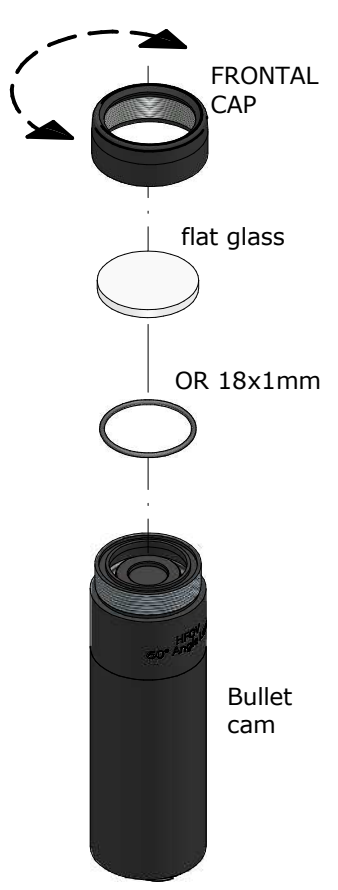

**HD Bullet cam with 120° lens  
glass replacement details  
- KIT code X96KVBGPHD -**

**HD Bullet cam with 60°/67° lens  
glass replacement details  
- KIT code X96KVBGPHD6 -**

**HD Bullet cam with 84° lens  
glass replacement details  
- KIT code X96KVBGPHD84 -**

Titolo / Title **HD Bullet cam with 60° or 67° or 84° or 120° lens  
Glass replacement details**  
N. disegno / Drawing N. \_\_\_\_\_ Rev. / Rev. \_\_\_\_\_ Foglio / Sheet \_\_\_\_\_

Titolo / Title **HD Bullet cam with 60° or 67° or 84° or 120° lens  
Glass replacement details**  
N. disegno / Drawing N. \_\_\_\_\_ Rev. / Rev. \_\_\_\_\_ Foglio / Sheet \_\_\_\_\_