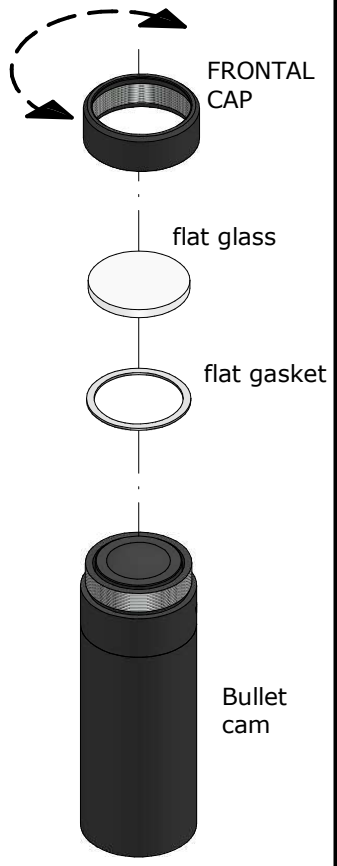

**HD Bullet cam with 120° lens  
glass replacement details  
- KIT code X96KVBGPHD -**

**HD Bullet cam with 60°/67° lens  
glass replacement details  
- KIT code X96KVBGPHD6 -**

**HD Bullet cam with 84° lens  
glass replacement details  
- KIT code X96KVBGPHD84 -**

Titolo / Title **HD Bullet cam with 60° or 67° or 84° or 120° lens  
Glass replacement details**  
N. disegno / Drawing N. \_\_\_\_\_ Rev. / Rev. \_\_\_\_\_ Foglio / Sheet \_\_\_\_\_

Titolo / Title **HD Bullet cam with 60° or 67° or 84° or 120° lens  
Glass replacement details**  
N. disegno / Drawing N. \_\_\_\_\_ Rev. / Rev. \_\_\_\_\_ Foglio / Sheet \_\_\_\_\_