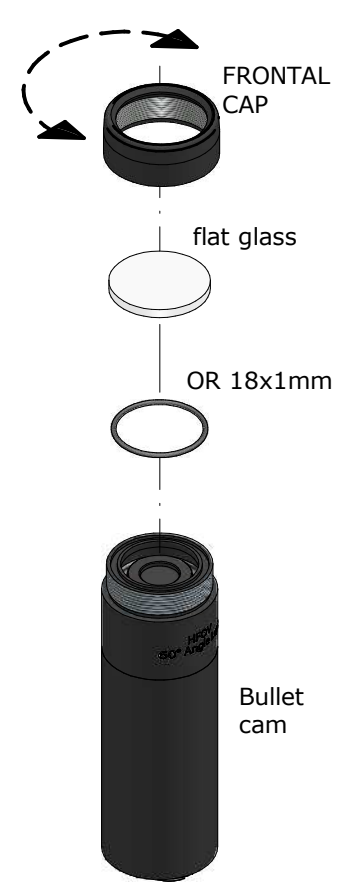

**HD Bullet cam with 120° lens  
glass replacement details  
- KIT code X96KVBGPHD -**

**HD Bullet cam with 60°/67° lens  
glass replacement details  
- KIT code X96KVBGPHD6 -**

**HD Bullet cam with 84° lens  
glass replacement details  
- KIT code X96KVBGPHD84 -**

Titolo / Title **HD Bullet cam with 60° or 67° or 84° or 120° lens  
Glass replacement details**  
N. disegno / Drawing N. \_\_\_\_\_ Rev. / Rev. \_\_\_\_\_ Foglio / Sheet \_\_\_\_\_

Titolo / Title **HD Bullet cam with 60° or 67° or 84° or 120° lens  
Glass replacement details**  
N. disegno / Drawing N. \_\_\_\_\_ Rev. / Rev. \_\_\_\_\_ Foglio / Sheet \_\_\_\_\_