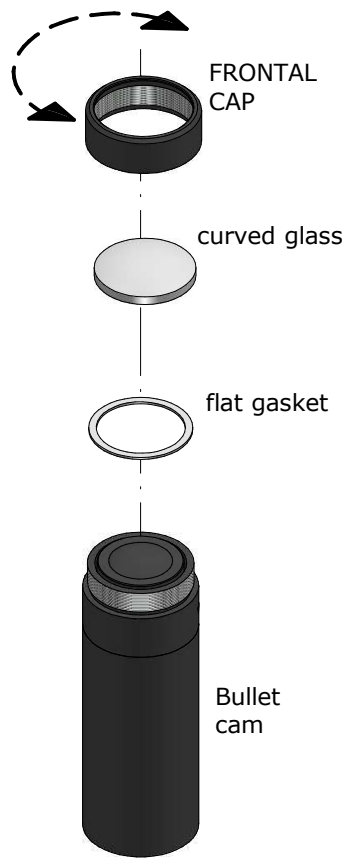

**HD Bullet cam with 120° lens  
glass replacement details  
- KIT code X96KVBGPHD -**

**HD Bullet cam with 60°/67° lens  
glass replacement details  
- KIT code X96KVBGPHD6 -**

**HD Bullet cam with 84° lens  
glass replacement details  
- KIT code X96KVBGPHD84 -**

Titolo / Title **HD Bullet cam with 60° or 67° or 84° or 120° lens  
Glass replacement details**  
N. disegno / Drawing N. \_\_\_\_\_ Rev. / Rev. \_\_\_\_\_ Foglio / Sheet \_\_\_\_\_

Titolo / Title **HD Bullet cam with 60° or 67° or 84° or 120° lens  
Glass replacement details**  
N. disegno / Drawing N. \_\_\_\_\_ Rev. / Rev. \_\_\_\_\_ Foglio / Sheet \_\_\_\_\_